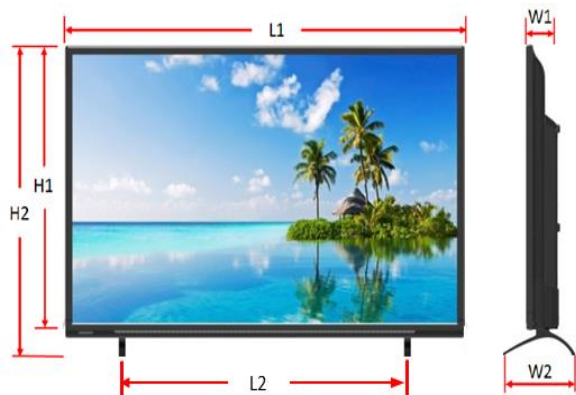

Sound Mode	Standard, News, Movie, Music, User
Sound Control	Balance, EQ
SRS	No
Wide Stereo	No
DVSS (Dolby Virtual Surround)	No
Dolby	DD+

Base Stand	Integrated Packaging
AC power cord	1 pcs
AV adapter	Integrated Packaging

Mechanical Key Specification

Diagonal size (cm)	138.8	L1 (mm)	1242.2
Slim Edge Design---Up (mm)	14.3	W1 (mm)	73.9
Slim Edge Design---Bottom (mm)	23	H1 (mm)	727.7
Slim Edge Design---L&R (mm)	14.3	L2 (mm)	1011.2
Carton Dimensions LxWxH (mm)	1400*160*852	W2 (mm)	276.1
Container Loading---20 feet (pcs)	114	H2 (mm)	780
Container Loading---40 feet (pcs)	234	Net Weight With Stand (Kg)	14.8kg
Container Loading--40 feet High (pcs)	351	Net Weight Without Stand (Kg)	14.4kg
VESA Mounting Dimensions LxH (mm)	400x200	Gross Weight With Packaging (Kg)	18.8kg

Remote Performance and ID Picture

RF 2.4G and Air mouse	No
IR Remote	Yes
Voice Control	No

This picture is only for mechanical dimensions